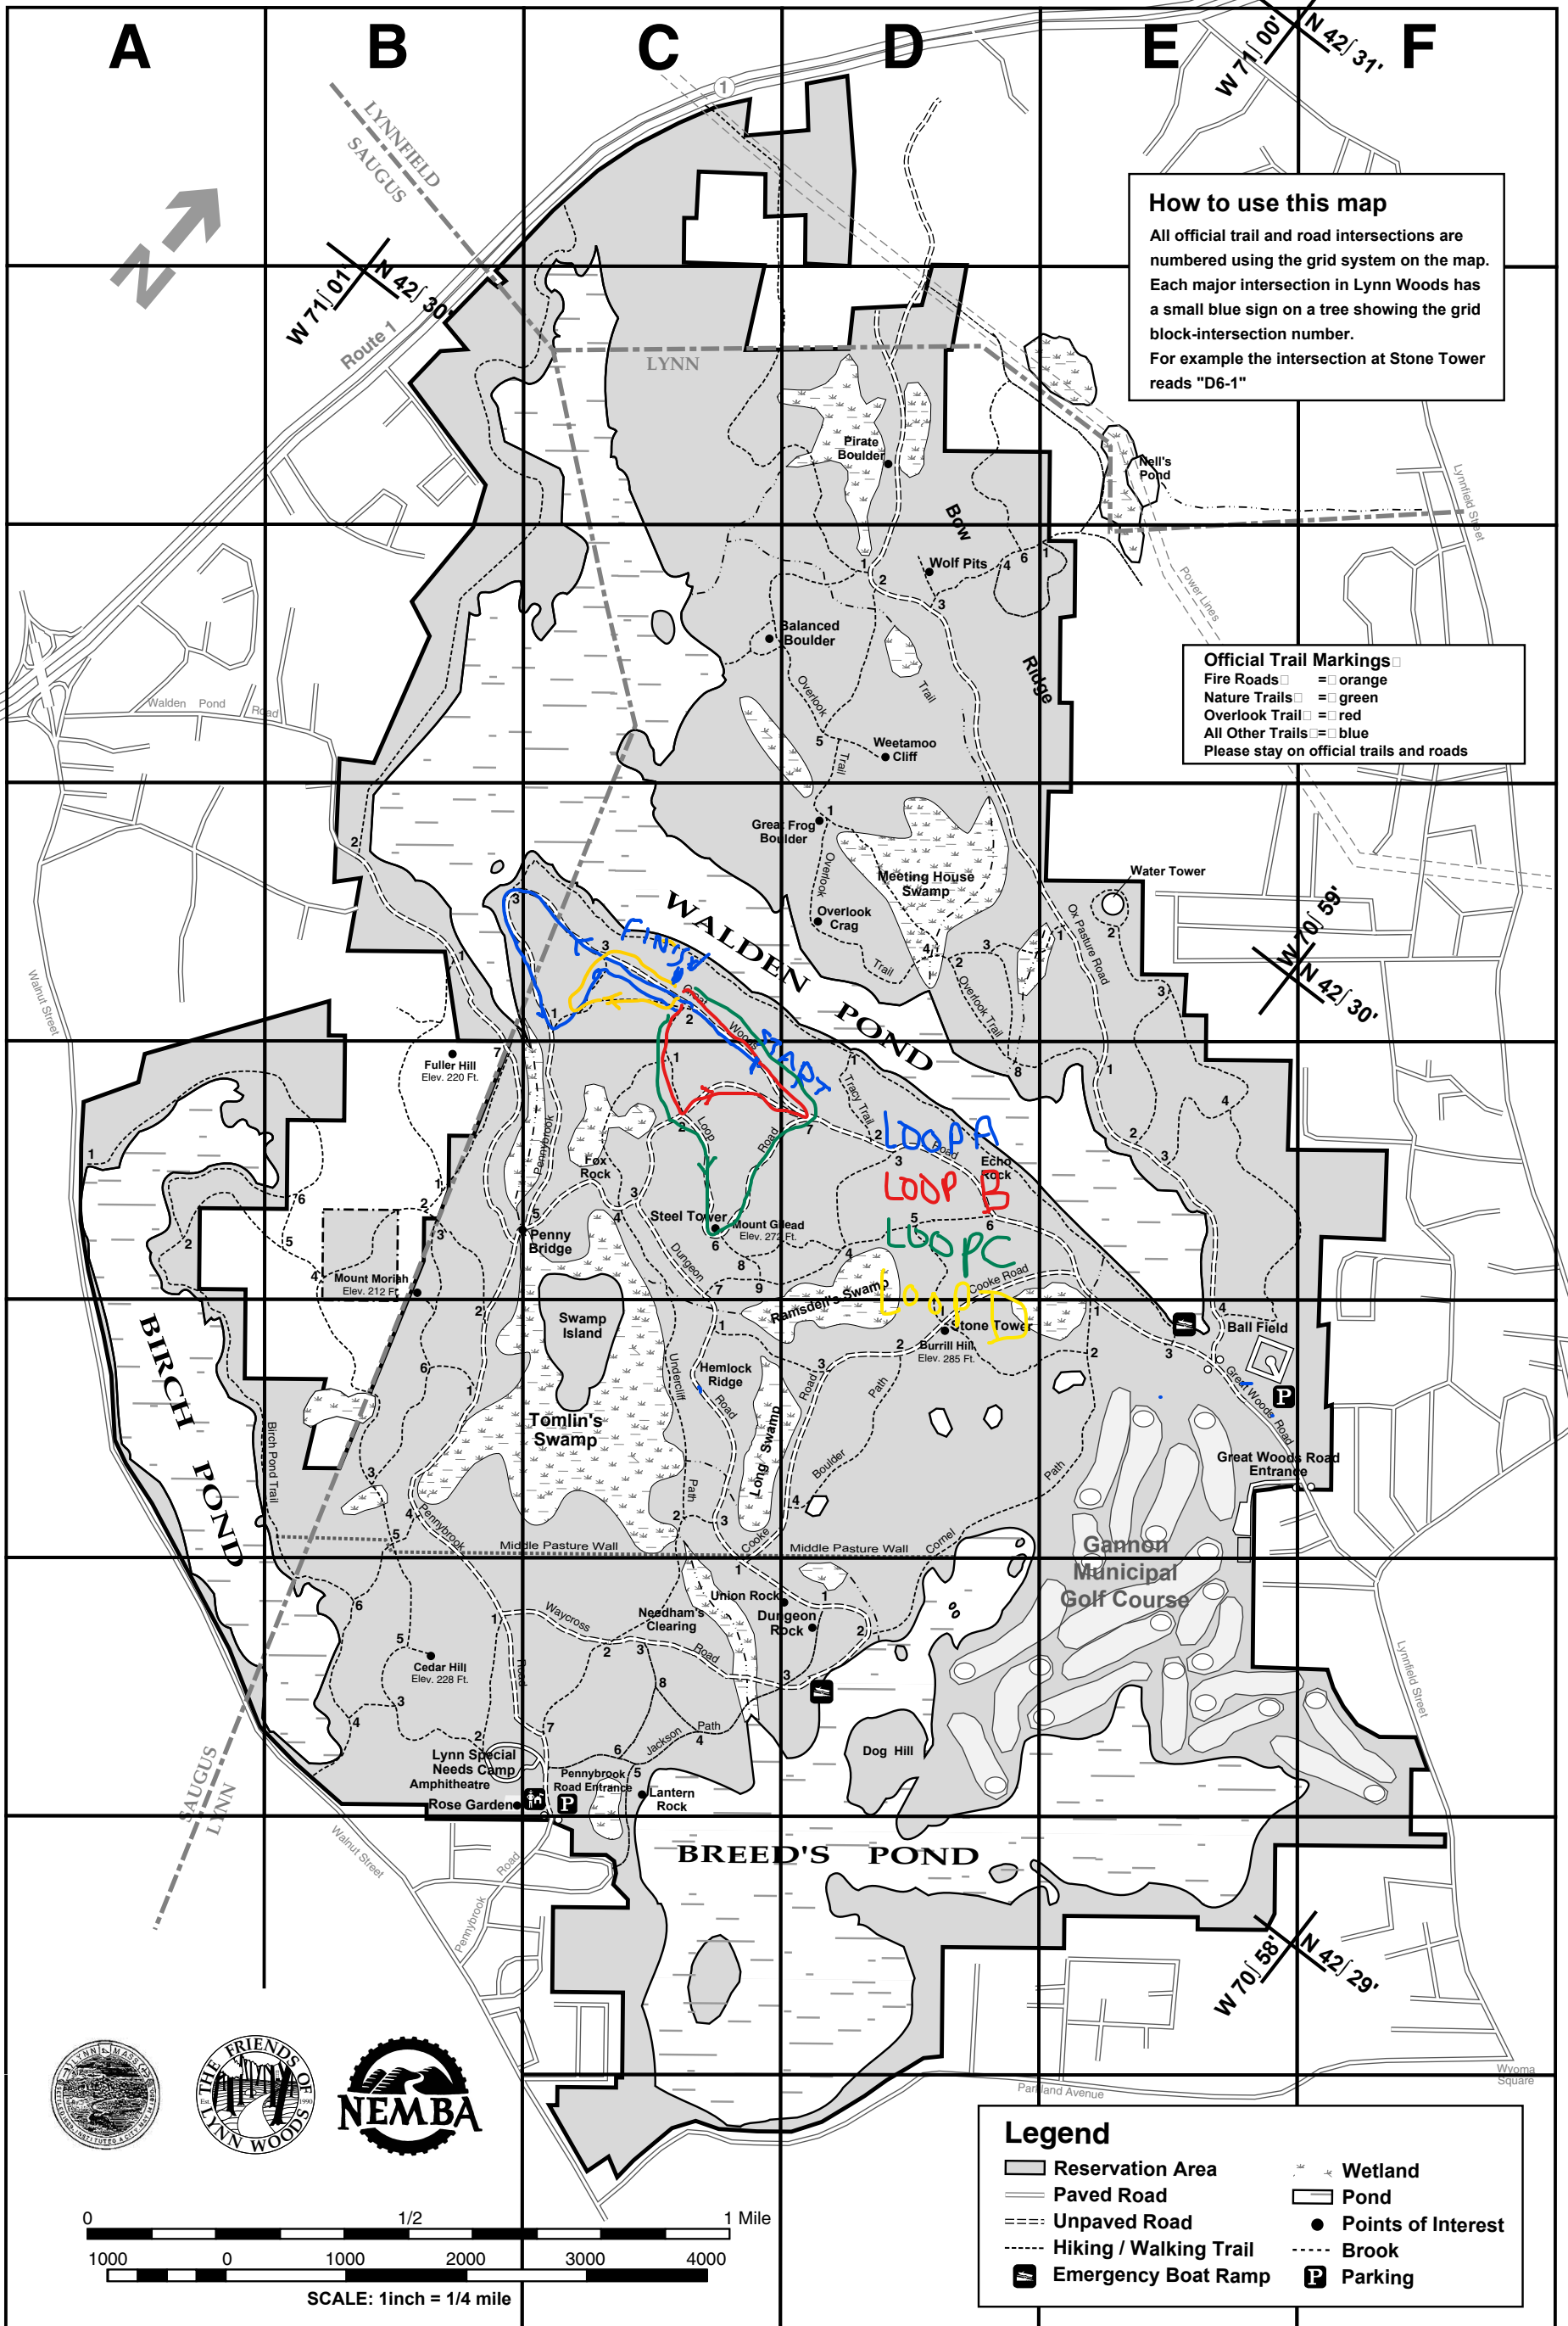

LYNN WOODS RESERVATION

The design of this map was made possible by a Massachusetts Department of Environmental Management's Greenways and Trails Demonstration Grant

Map Illustration By: Mark F. McInerney, Preliminary Map Layout and Survey: Scott Whitcomb, Field Verification: Mike Hedetniemi