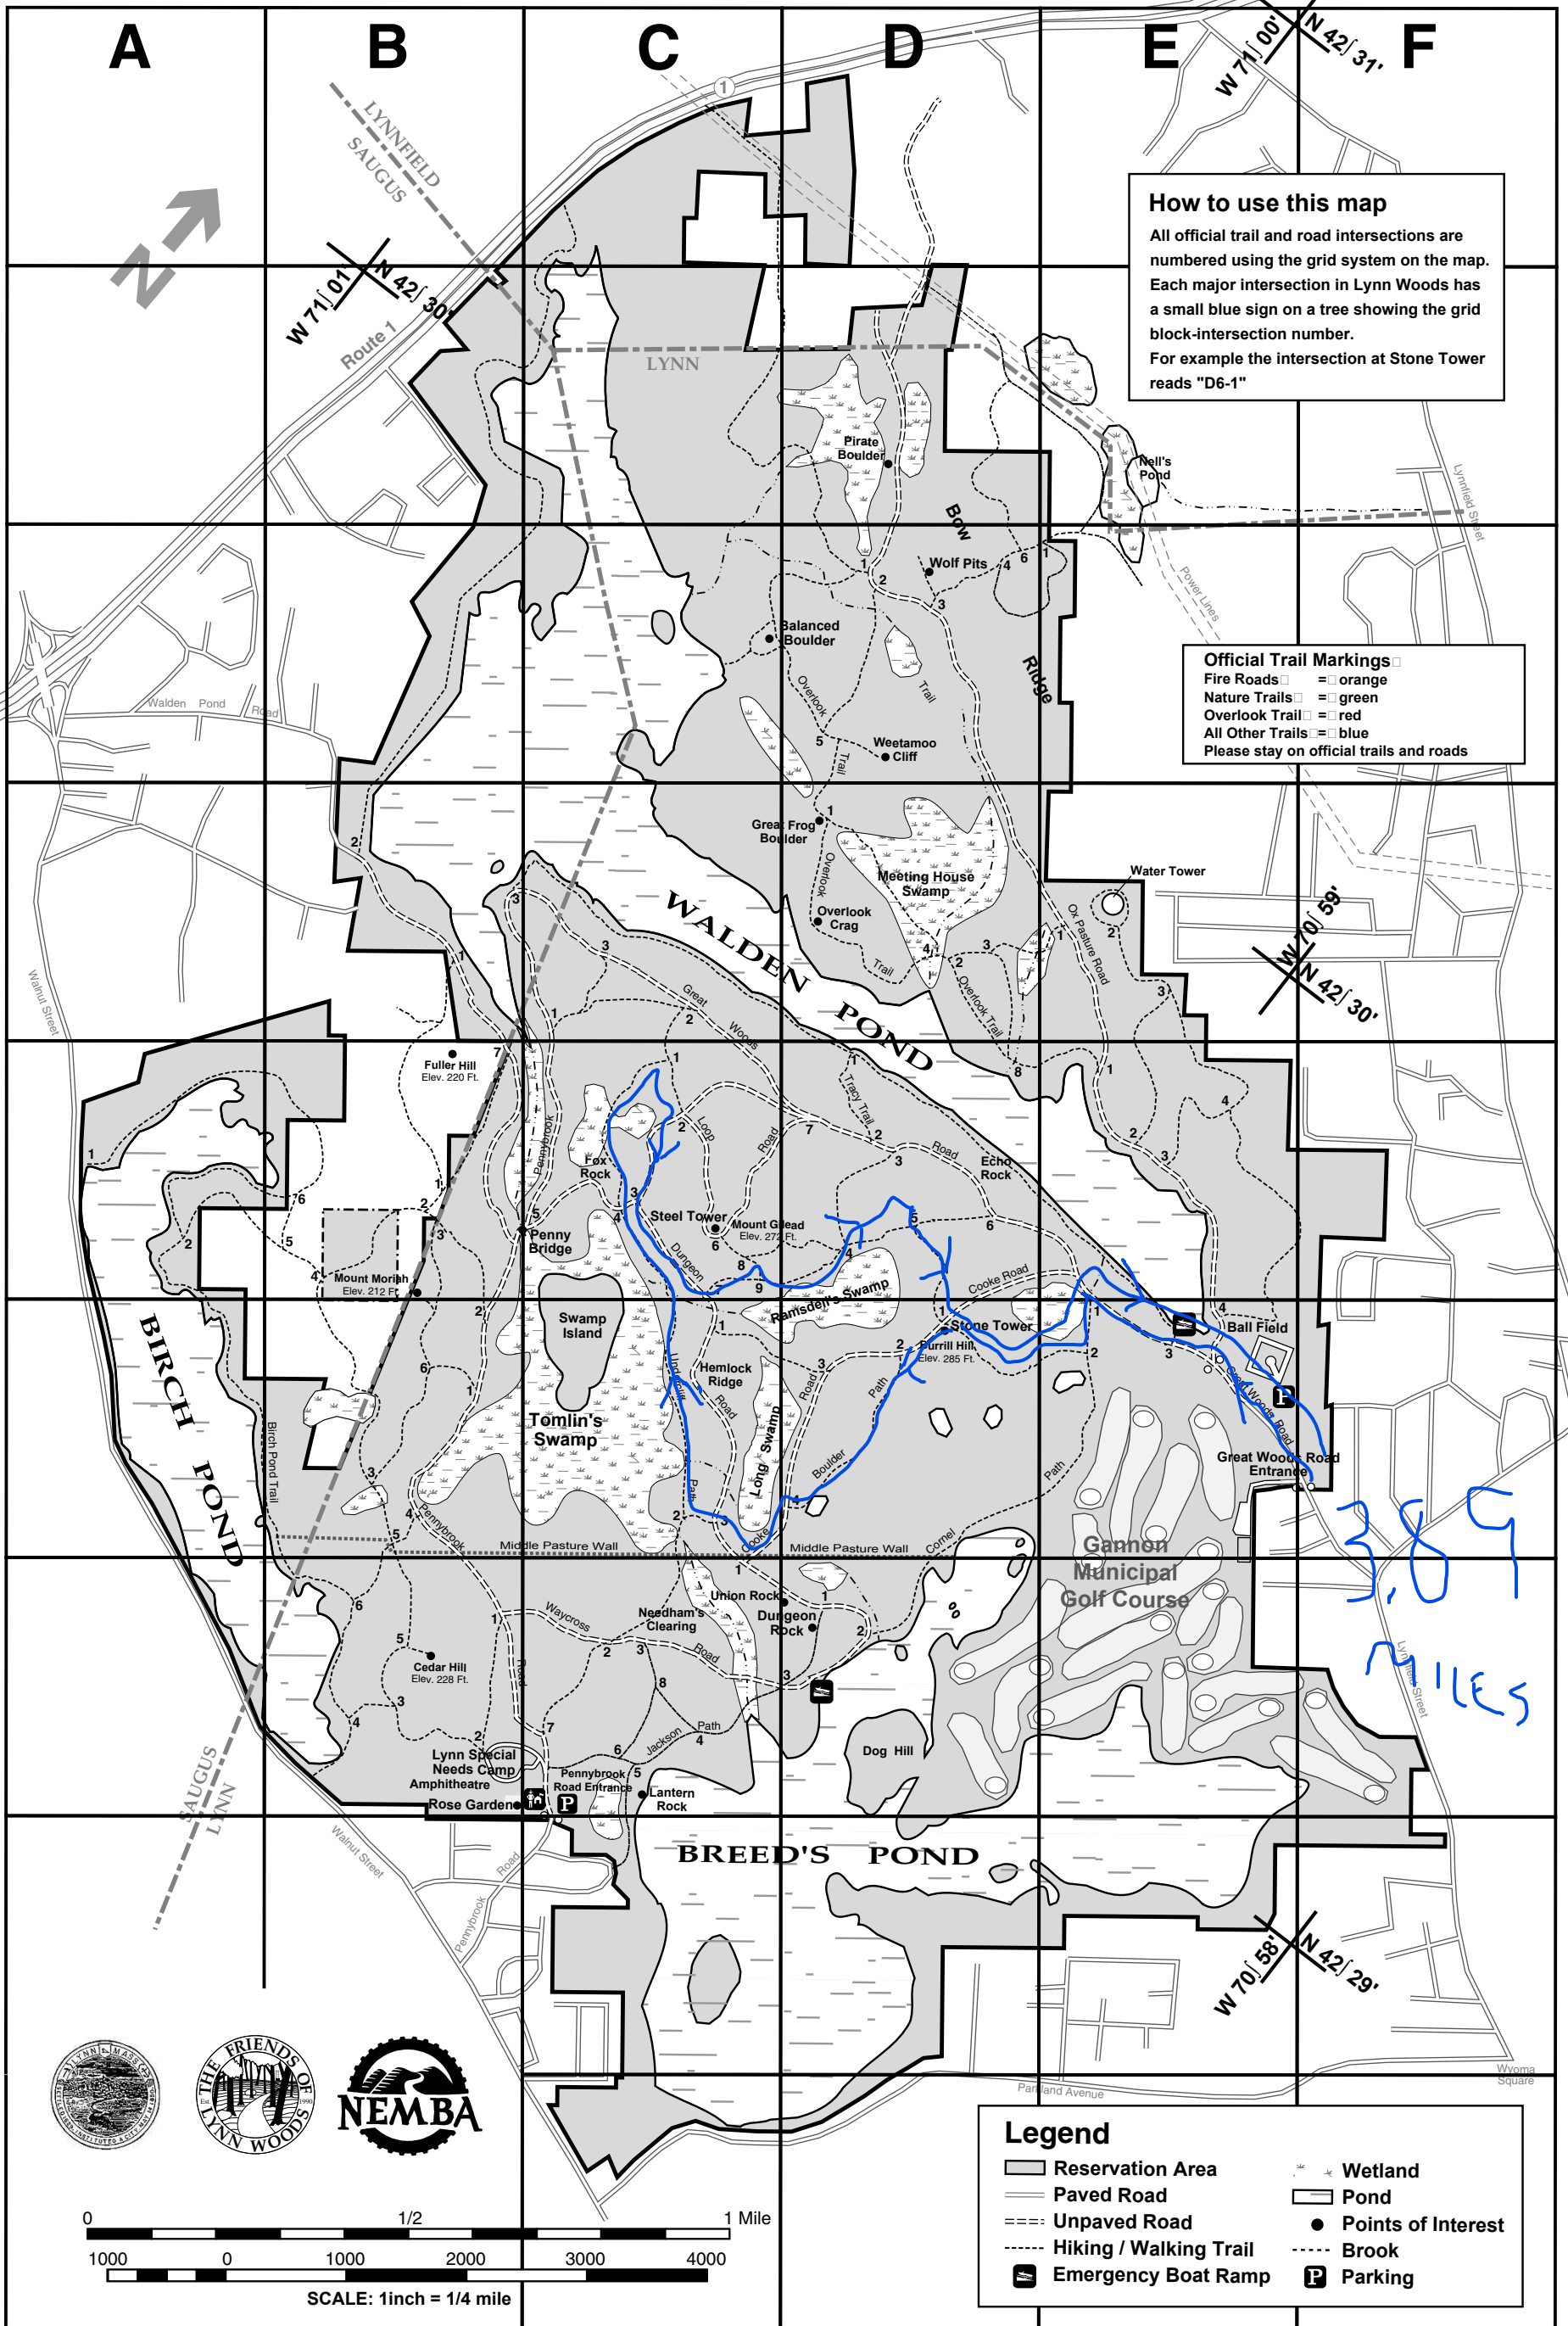

LYNN WOODS RESERVATION

The design of this map was made possible by a Massachusetts Department of Environmental Management's Greenways and Trails Demonstration Grant

Map Illustration By: Mark F. McInerney, Preliminary Map Layout and Survey: Scott Whitcomb, Field Verification: Mike Hedetniemi