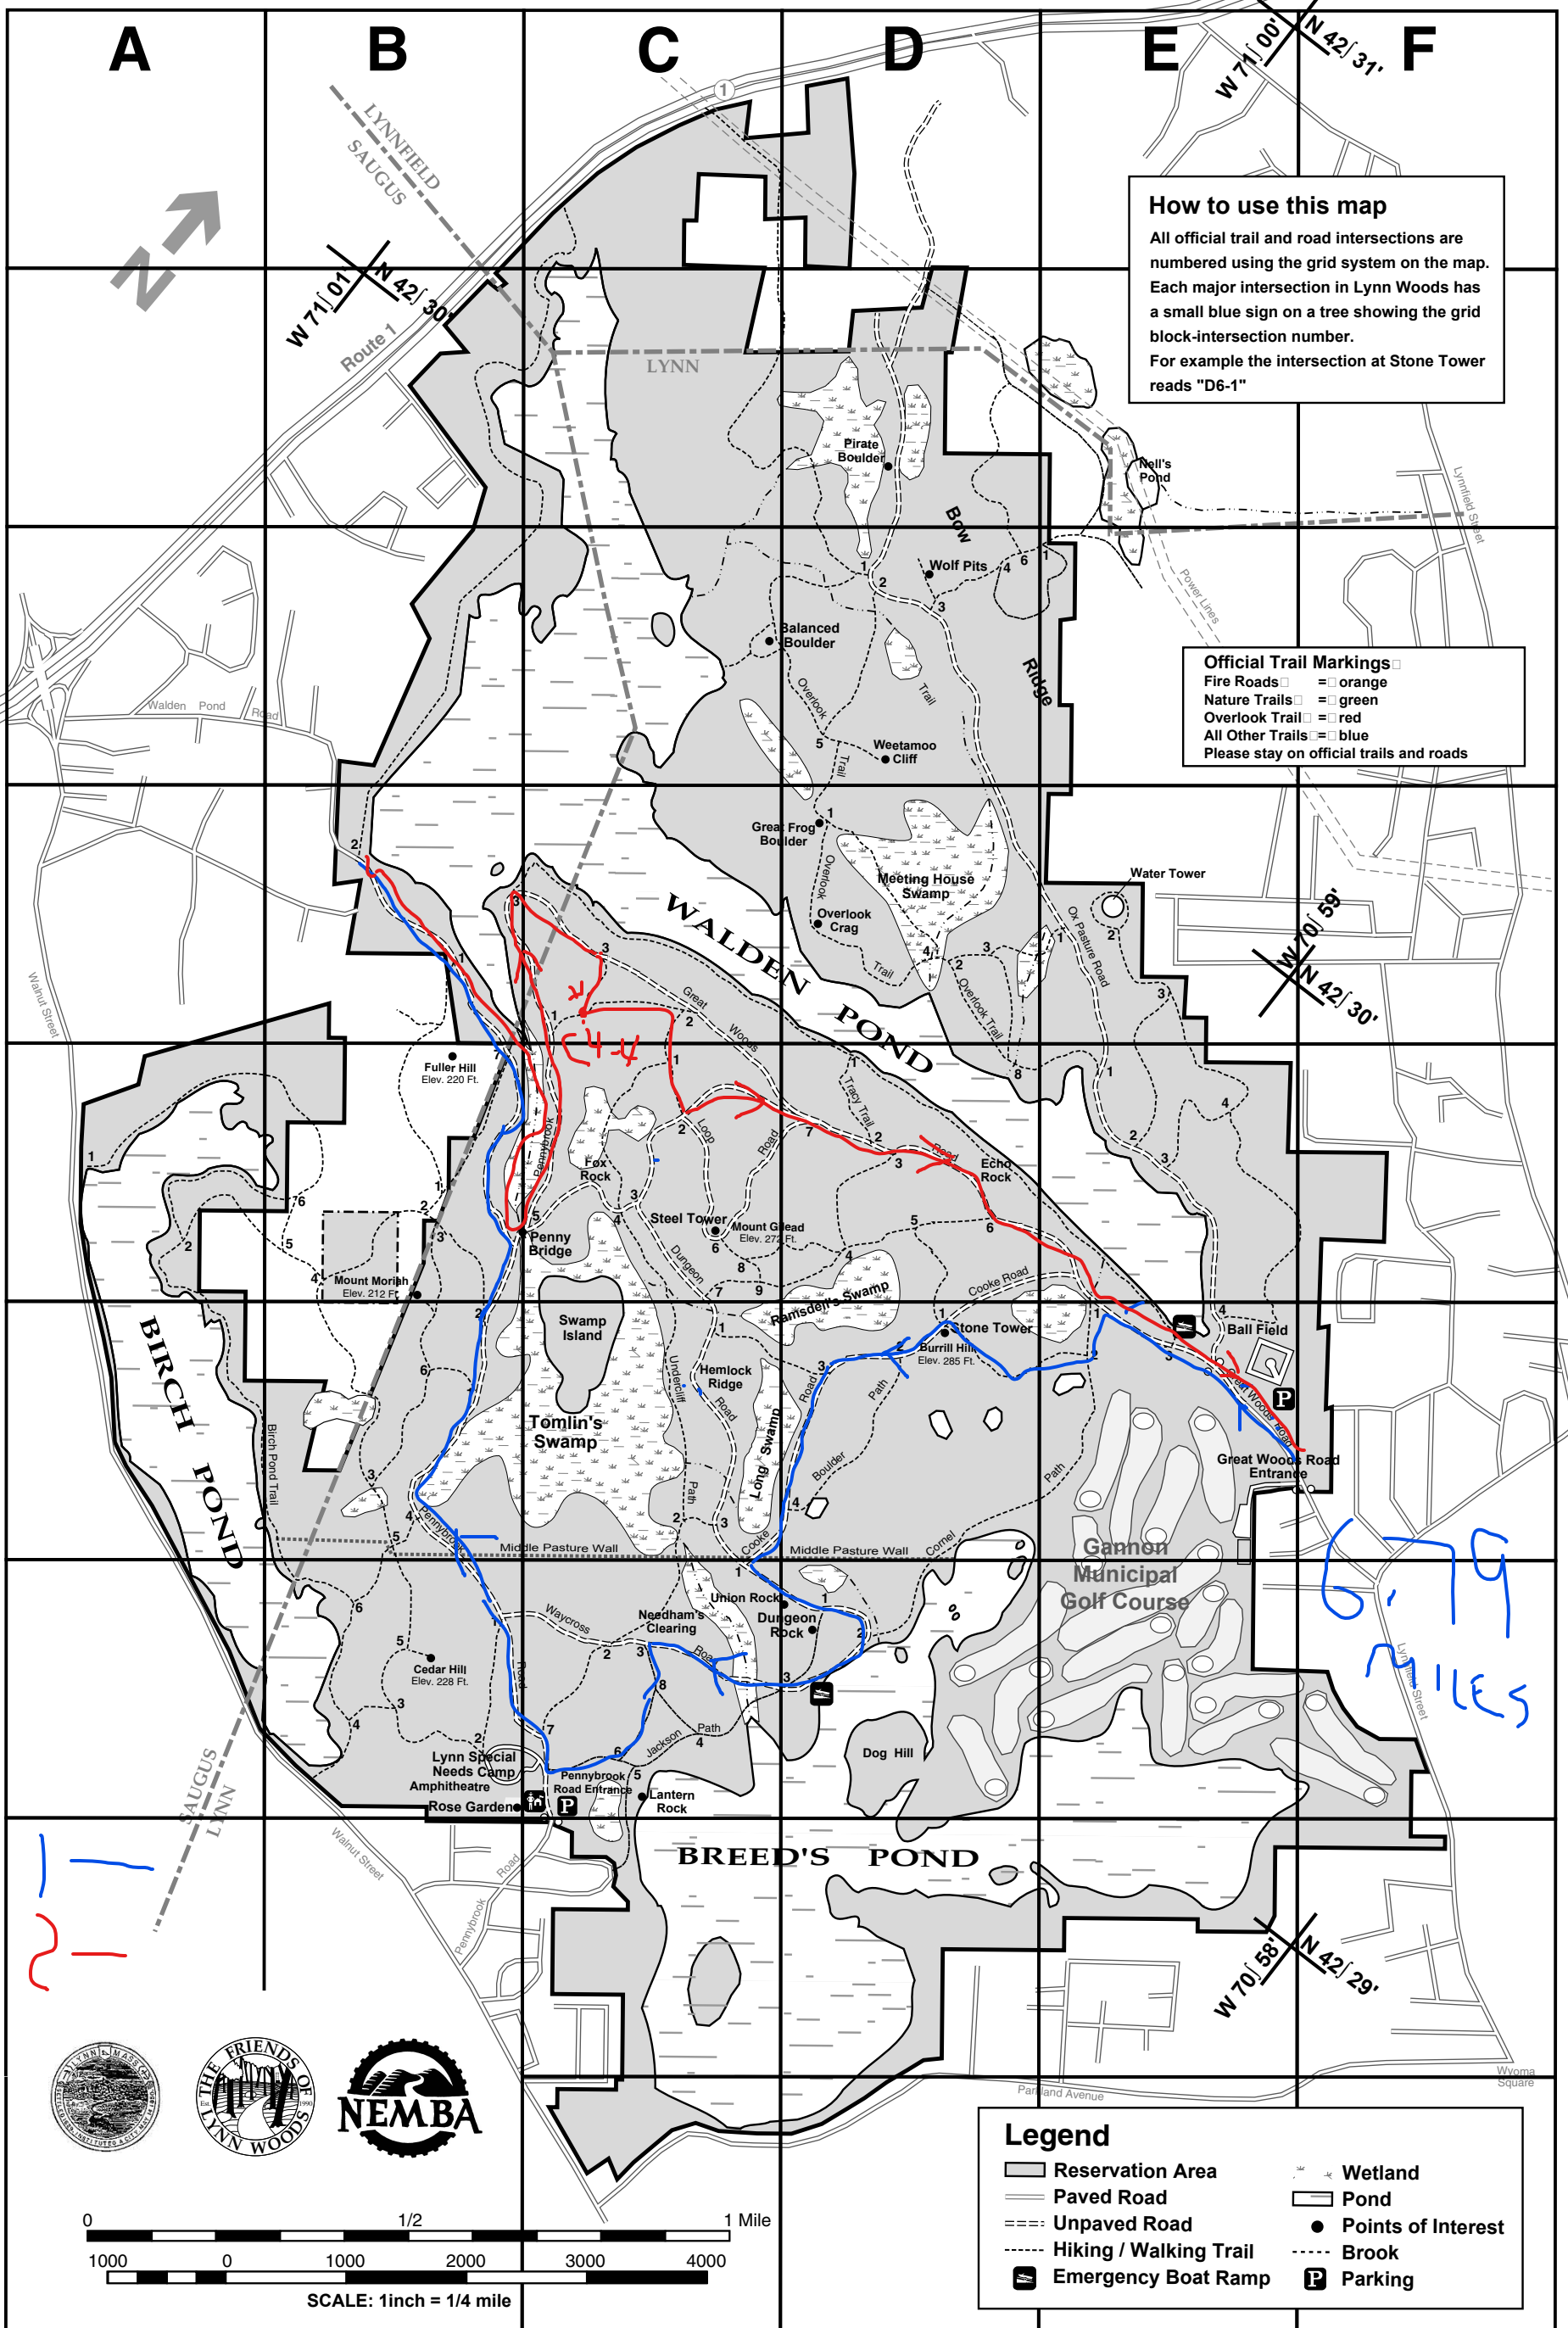

LYNN WOODS RESERVATION

The design of this map was made possible by a Massachusetts Department of Environmental Management's Greenways and Trails Demonstration Grant

Map Illustration By: Mark F. McInerney, Preliminary Map Layout and Survey: Scott Whitcomb, Field Verification: Mike Hedetniemi