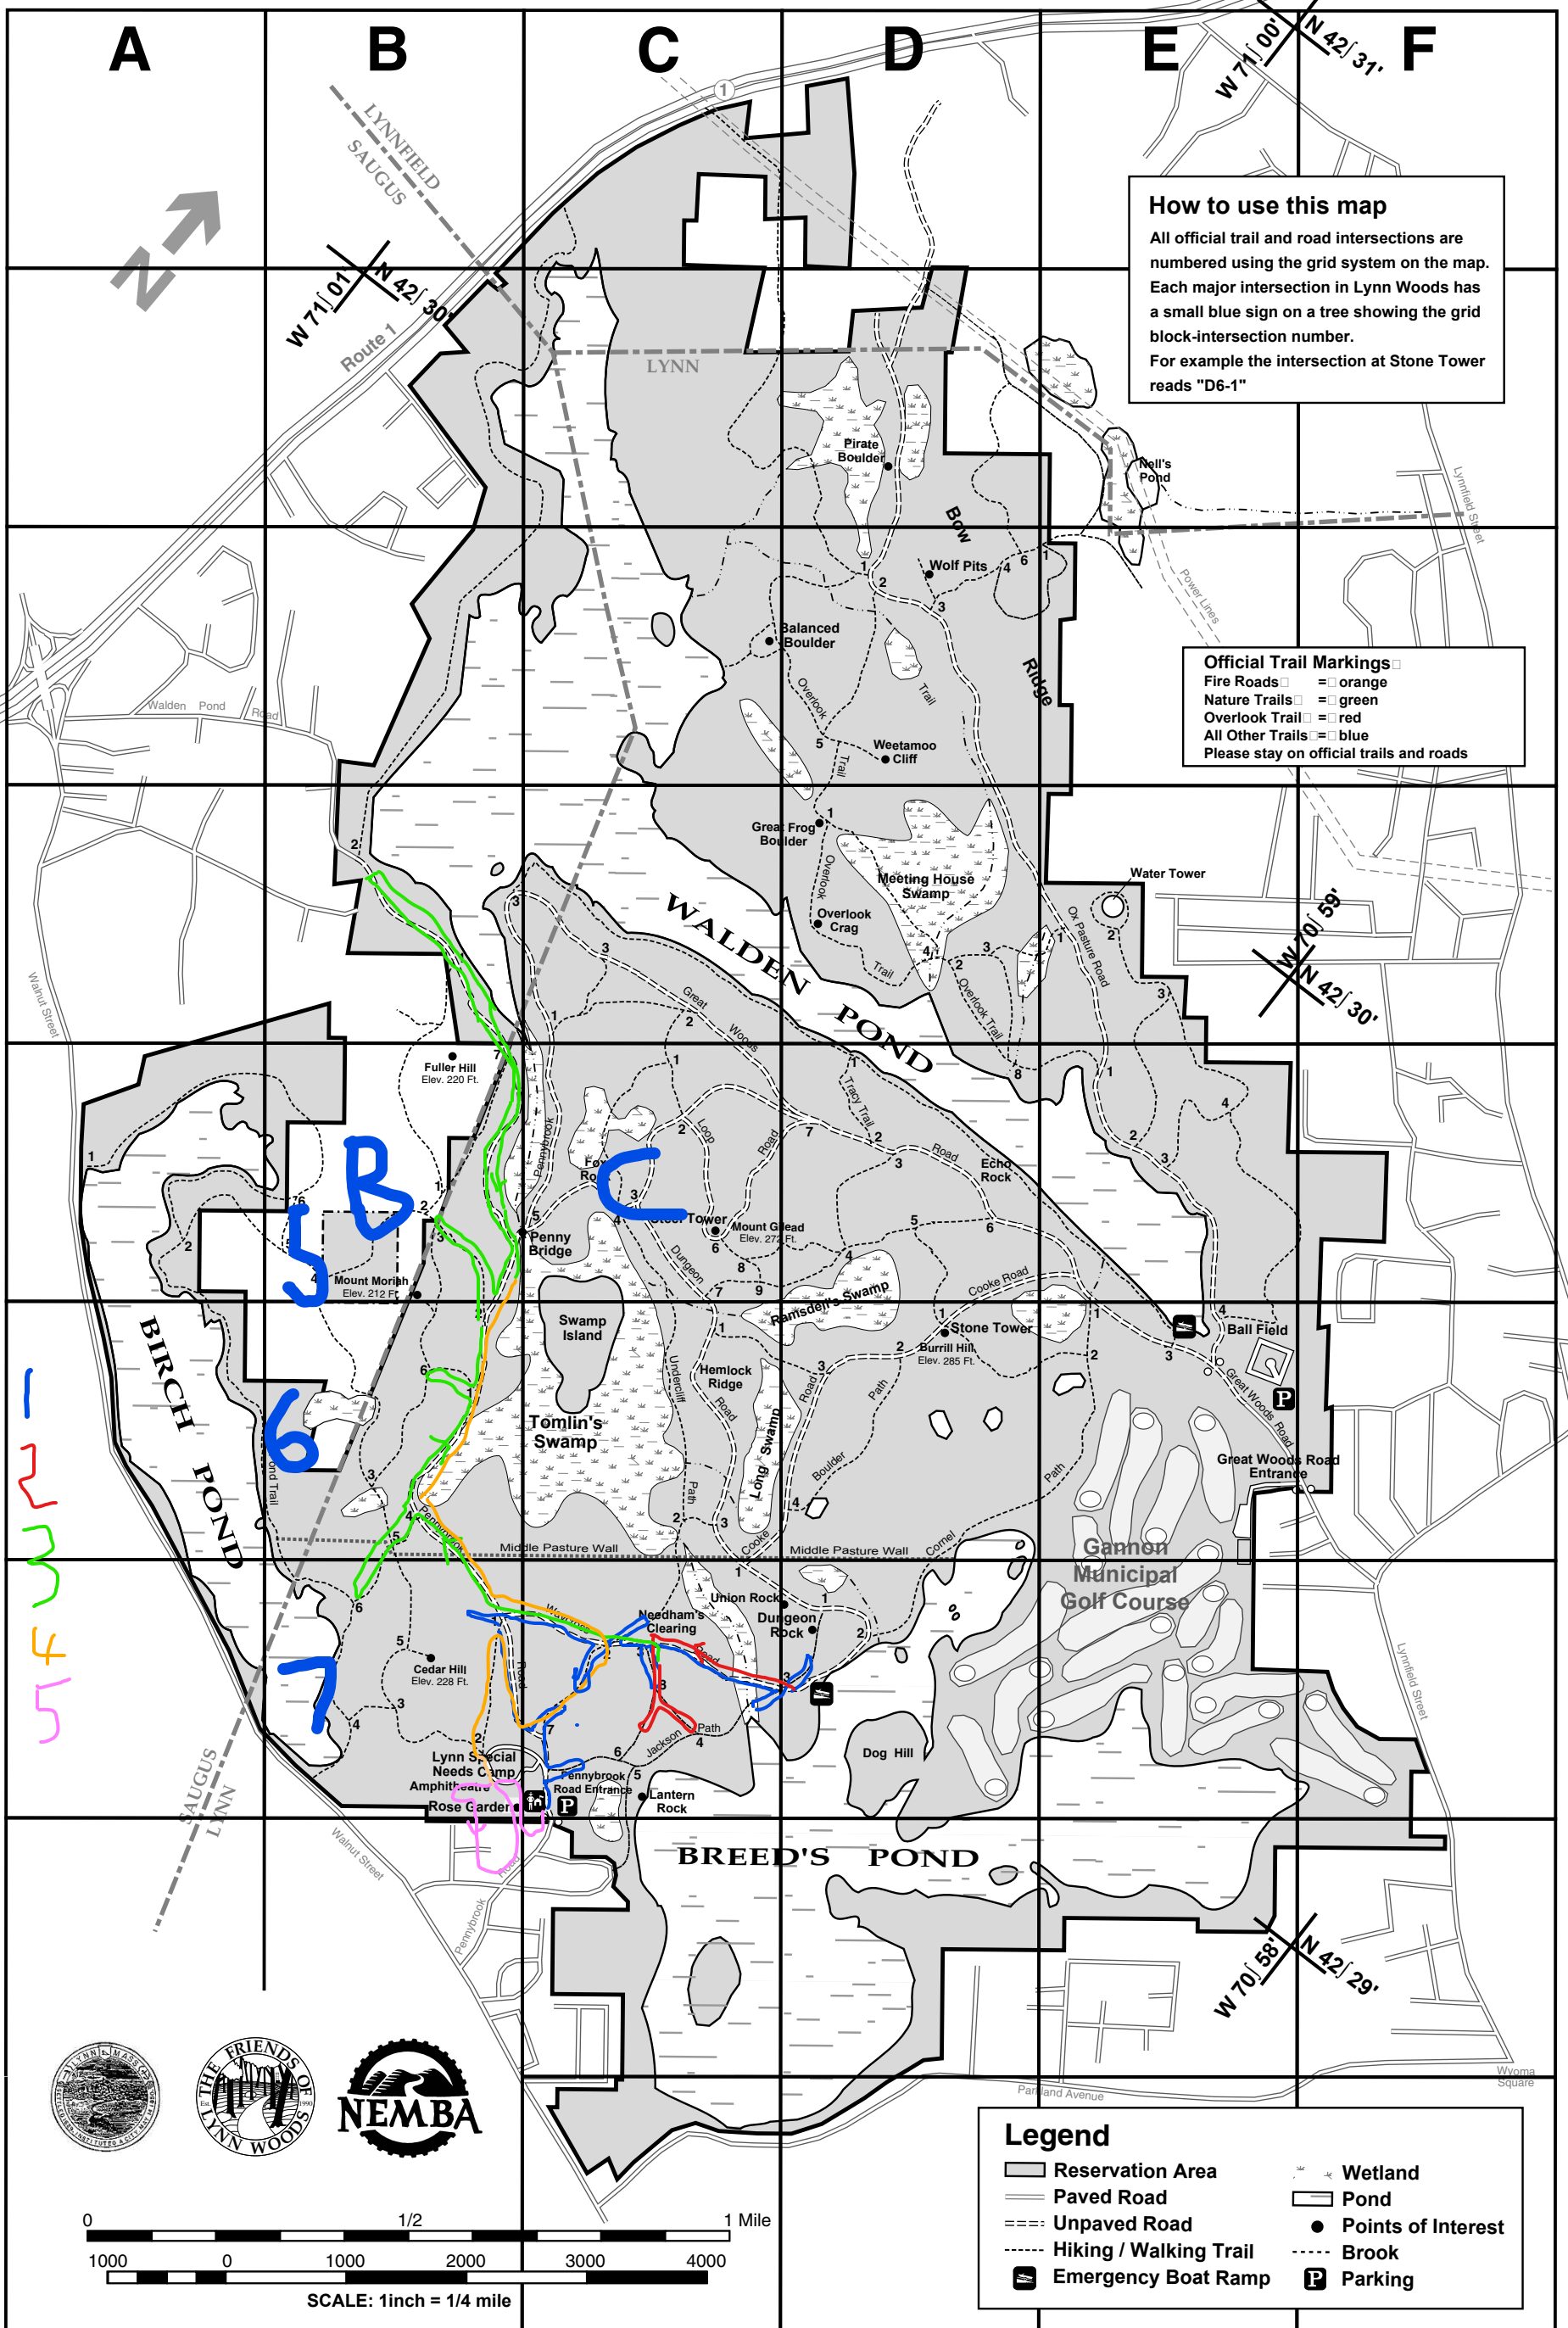

LYNN WOODS RESERVATION

The design of this map was made possible by a Massachusetts Department of Environmental Management's Greenways and Trails Demonstration Grant

Map Illustration By: Mark F. McInerney, Preliminary Map Layout and Survey: Scott Whitcomb, Field Verification: Mike Hedetniemi