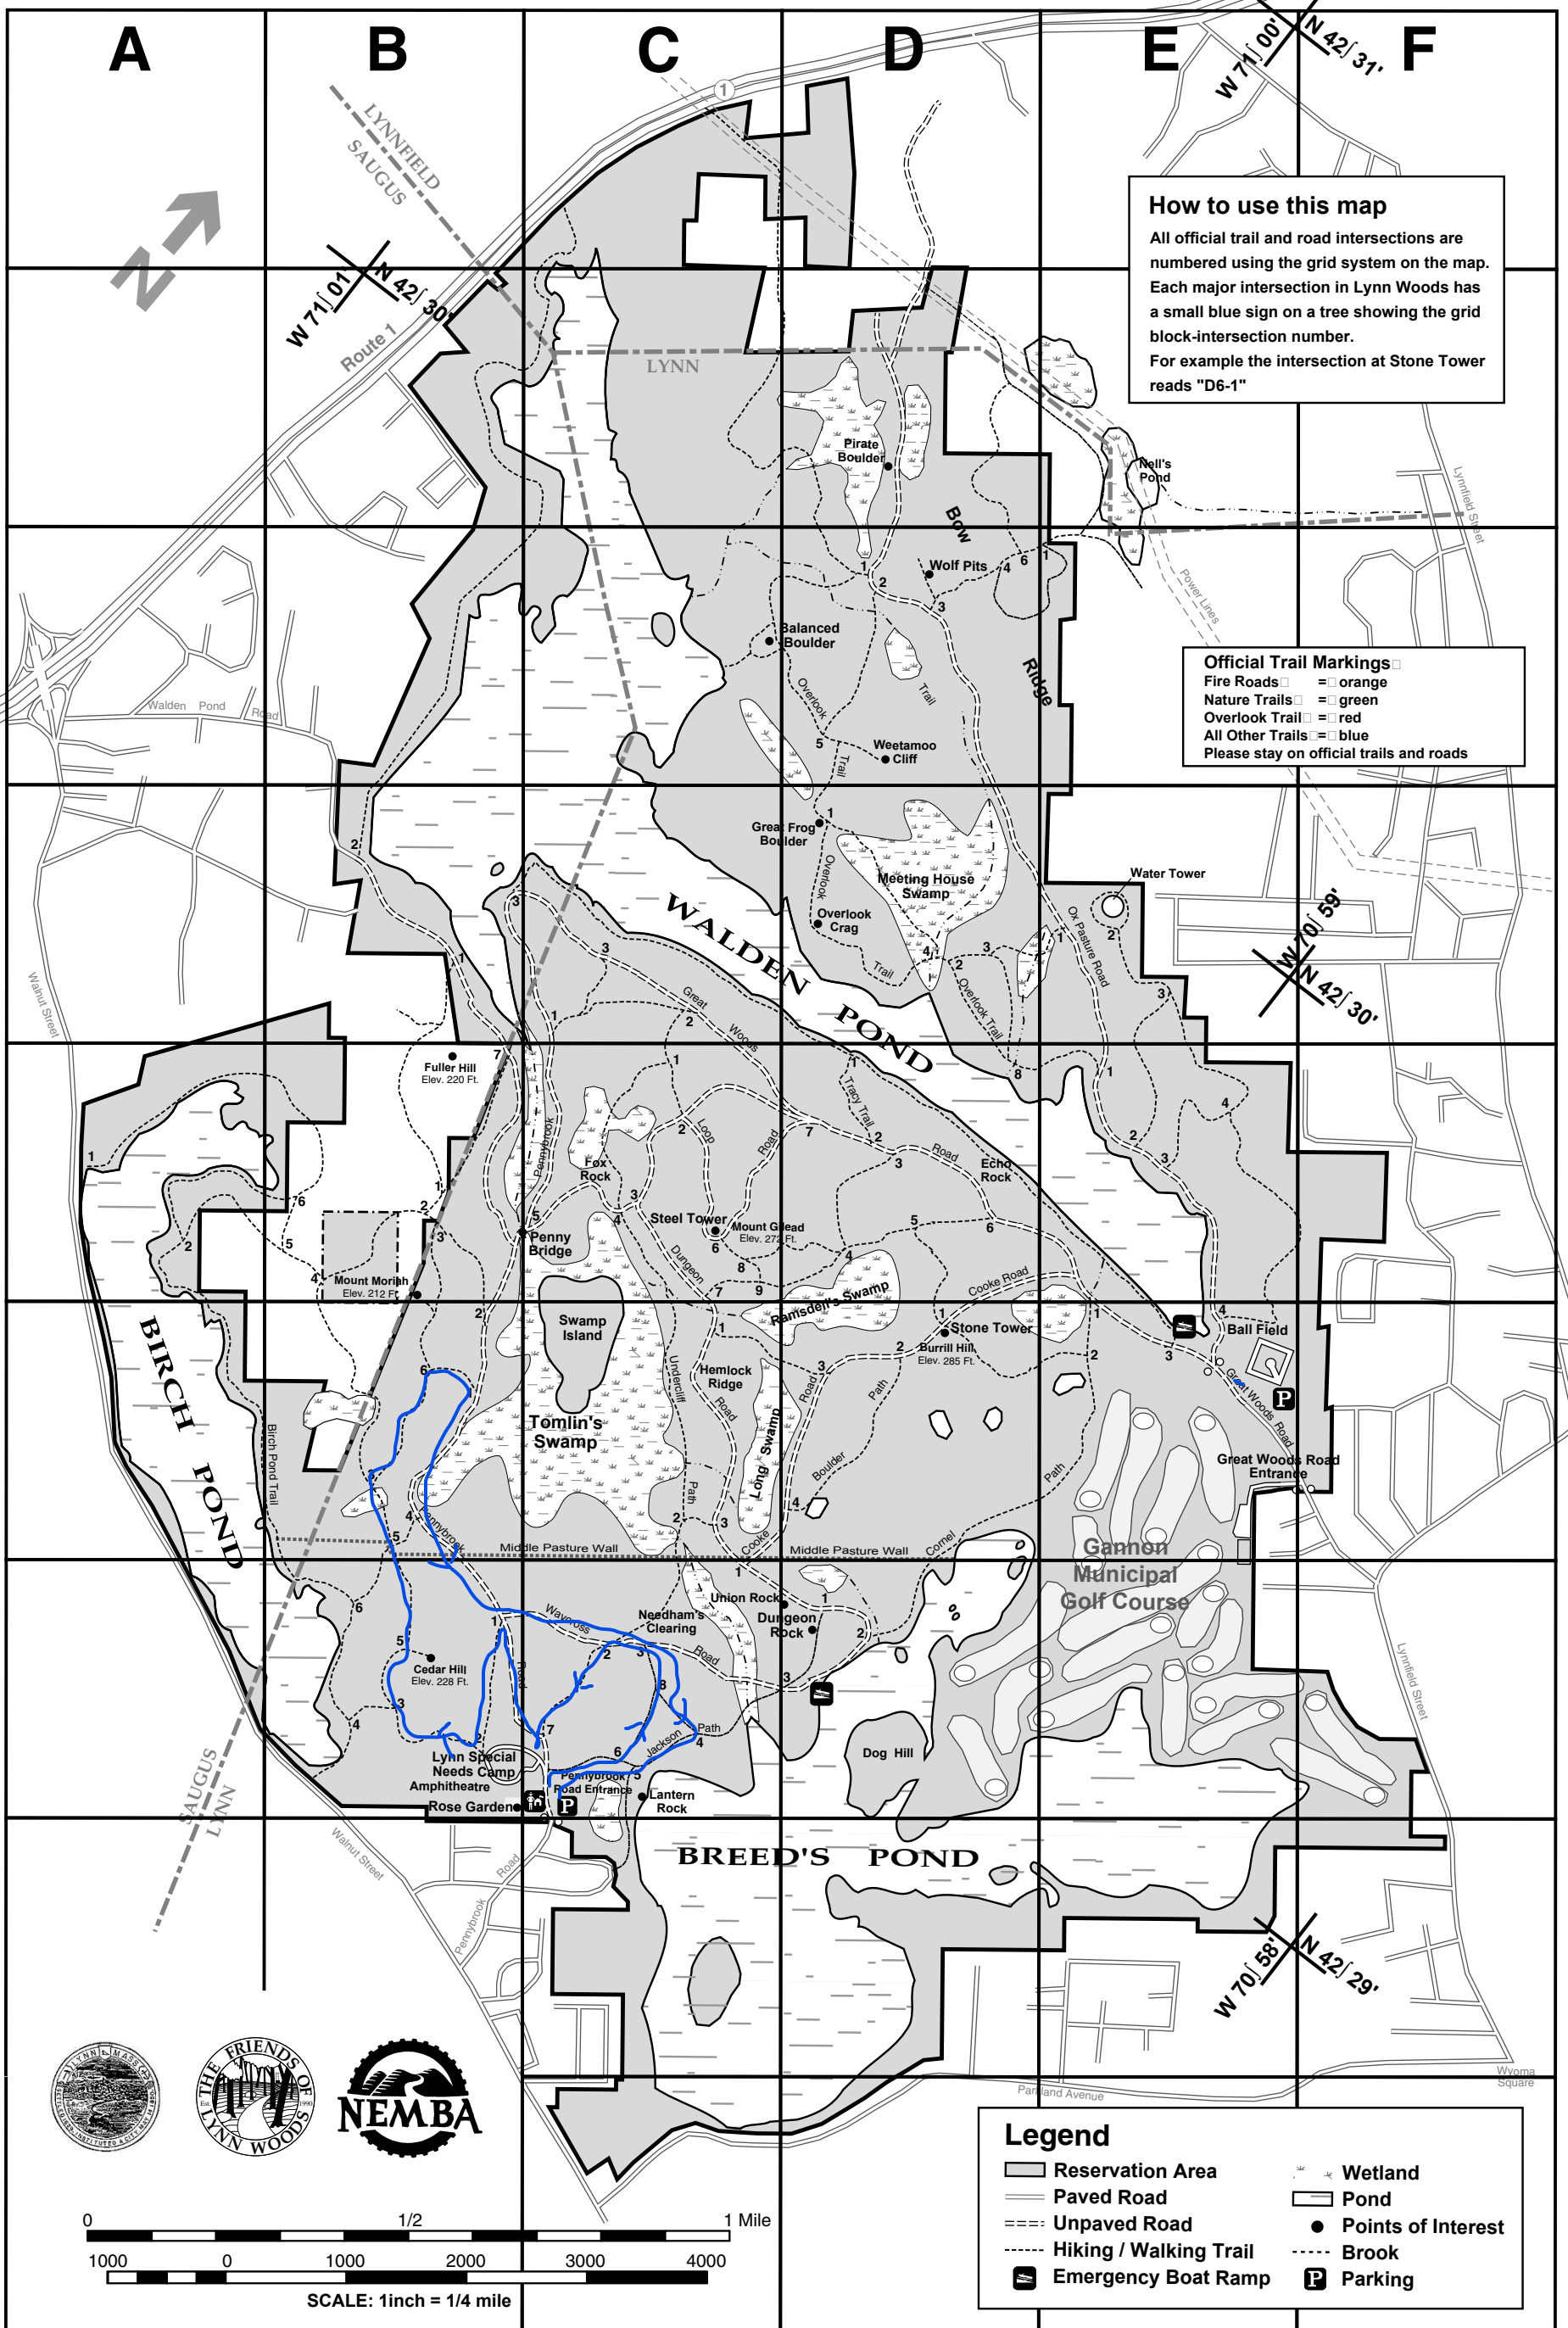

LYNN WOODS RESERVATION

The design of this map was made possible by a Massachusetts Department of Environmental Management's Greenways and Trails Demonstration Grant

Map Illustration By: Mark F. McInerney, Preliminary Map Layout and Survey: Scott Whitcomb, Field Verification: Mike Hedetniemi